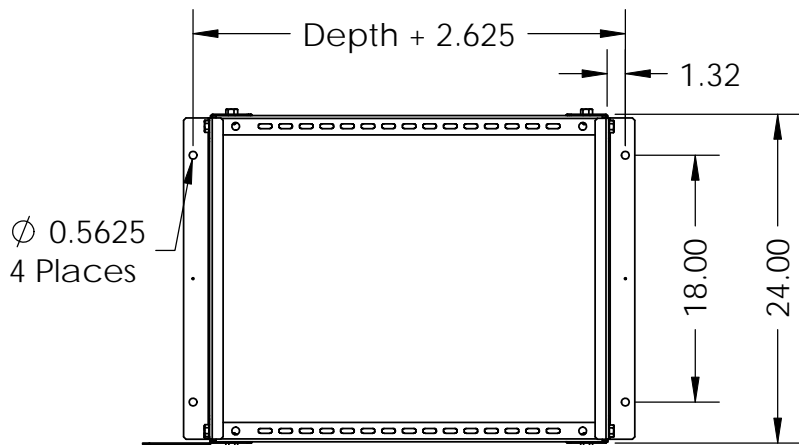

Rack Depth
Options:
28.875"
24.000"
20.000"

Printed on 3/4/2011

Sheet 1 of 1

RackSolutions.com
888-903-RACK (7225)

Outline Drawing

Dwg No & Rev

111-1720-920

ALL DIMENSIONS ARE IN INCHES.