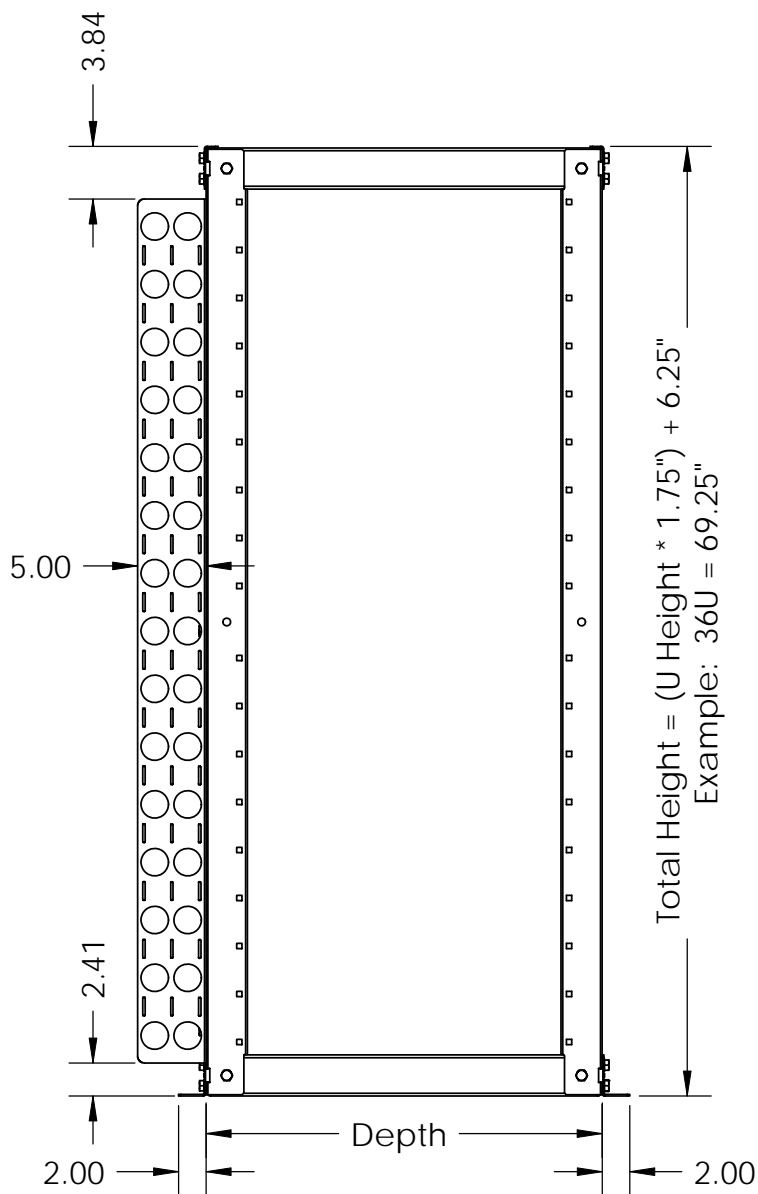

Rack Depth
Options:
28.875"
24.000"
20.000"

Printed on 3/4/2011

Sheet 1 of 1

RackSolutions.com
888-903-RACK (7225)

Outline Drawing

Dwg No & Rev

111-1720-920

ALL DIMENSIONS ARE IN INCHES.