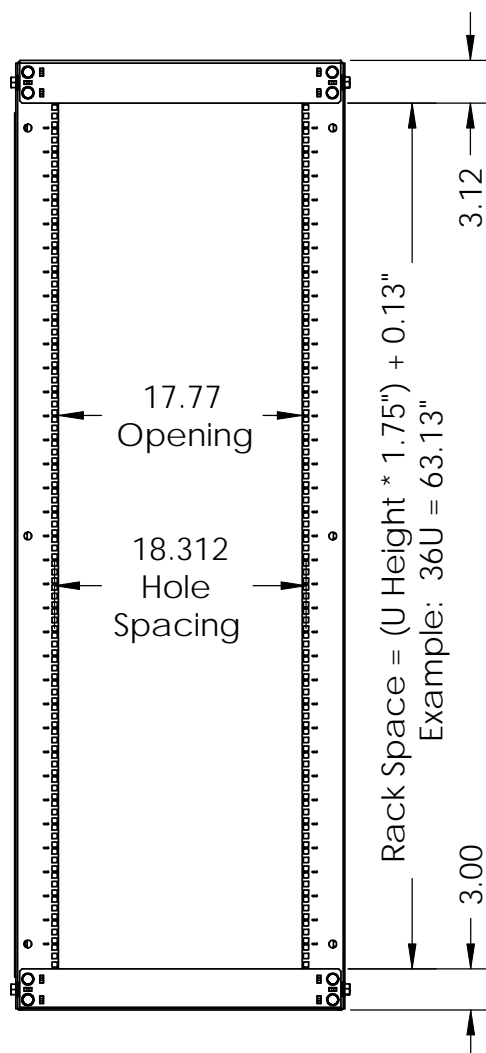

Rack Depth
Options:
28.875"
24.000"
20.000"

Printed on 3/4/2011

Sheet 1 of 1

RackSolutions.com
888-903-RACK (7225)

Outline Drawing

Dwg No & Rev

111-1720-920

ALL DIMENSIONS ARE IN INCHES.