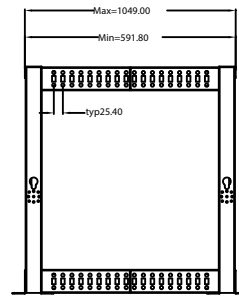

Detail A-A
2.5:1

Top View

Front View

Side View

Description:

Rack, Open, 12U, 23"W, 20-40"D, Black

 		OpenFrameRacks.com	
FINISH: RAL9005		Model: 180-5252	
MATERIAL: SPCC			
APPROVED:	DATE 2016-5-20	PROJECT 12U Floor Standing Server Rack	
CHECKED <input checked="" type="checkbox"/>	DATE		
DESIGN <input checked="" type="checkbox"/> Yifan, Lu	DATE	SCALE 1:1	PAGE 1/1 Rev A