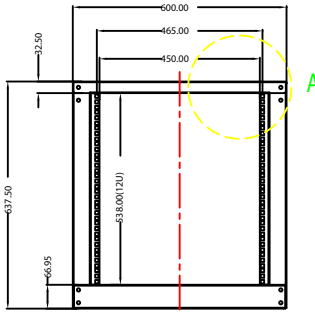

Detail A-A
2.5:1

Top View

Front View

Side View

Description:

Rack, Open, 12U, 23"W, 20-40"D, Black

 		OpenFrameRacks.com	
FINISH: RAL9005		Model: 180-5252	
MATERIAL: SPCC			
APPROVED:	DATE 2016-5-20	PROJECT 12U Floor Standing Server Rack	
CHECKED <input checked="" type="checkbox"/>	DATE		
DESIGN <input checked="" type="checkbox"/> Yifan, Lu	DATE	SCALE 1:1	PAGE 1/1 Rev A