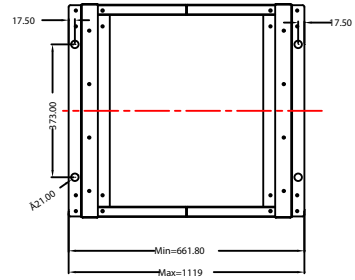

Detail A-A
2.5:1

Top View

Front View

Side View

Description:

Rack, Open, 12U, 23"W, 20-40"D, Black

 		OpenFrameRacks.com	
FINISH: RAL9005		Model: 180-5252	
MATERIAL: SPCC			
APPROVED:	DATE 2016-5-20	PROJECT 12U Floor Standing Server Rack	
CHECKED <input checked="" type="checkbox"/>	DATE		
DESIGN <input checked="" type="checkbox"/> Yifan, Lu	DATE	SCALE 1:1	PAGE 1/1 Rev A